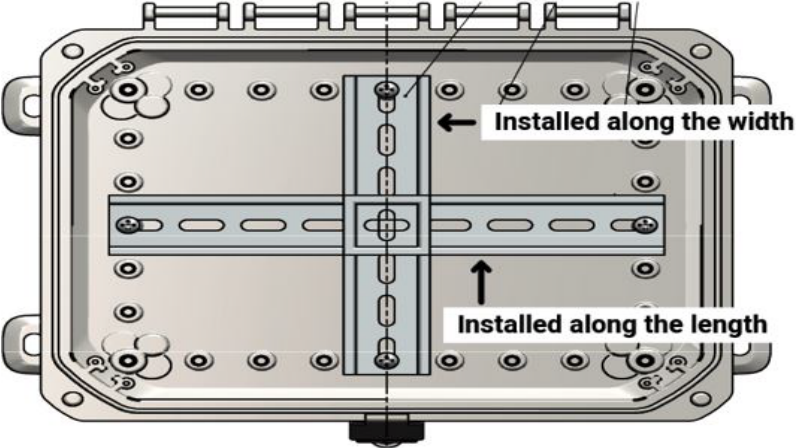

Polycase DIN RAIL Kit Cross Reference Guide

HP Series		
Part	Kit (along width)	Kit (along length)
HP-050403	DR-50	DR-51
HP-060504	DR-51	DR-52
HP-070403	DR-50	DR-54
HP-070504	DR-51	DR-53
HP-070705	DR-53	DR-53
HP-090403	DR-51	DR-59
HP-100604	DR-52	DR-56
HP-110706	DR-53	DR-57
HP-111106	DR-57	DR-57
HP-130706	DR-53	DR-80
HP-130906	DR-59	DR-80
HP-151106	DR-57	DR-82

WQ Series		
Part	Kit (along width)	Kit (along Length)
WQ-35	DR-05	DR-08
WQ-38	DR-07	DR-16
WQ-42	DR-07	DR-24
WQ-44	DR-15	DR-25
WQ-46	DR-17	DR-17
WQ-48	DR-17	DR-13
WQ-50	DR-17	DR-23
WQ-51	DR-17	DR-23
WQ-55	DR-13	DR-13
WQ-57	DR-18	DR-20
WQ-59	DR-18	DR-20
WQ-62	DR-29	DR-31
WQ-64	DR-20	DR-36
WQ-66	DR-20	DR-20
WQ-68	DR-20	DR-36
WQ-70	DR-31	DR-31
WQ-73	DR-31	DR-40
WQ-76	DR-36	DR-45
WQ-77	DR-36	DR-55
WQ-80	DR-45	DR-55
WQ-81	DR-45	DR-65
WQ-83	DR-55	DR-75

HN Series		
Part	Kit (along width)	Kit (along Length)
HN-45	DR-07	DR-15
HN-57	DR-15	DR-18
HN-68	DR-17	DR-13
HN-88	DR-18	DR-20

WH Series		
Part	Kit (along width)	Kit (along Length)
WH-02	N/A	DR-10
WH-04	N/A	DR-16
WH-06	N/A	DR-12
WH-08	N/A	DR-14
WH-10	DR-16	DR-16
WH-14	DR-12	DR-12
WH-16	DR-18	DR-20
WH-18	DR-18	DR-20
WH-22	DR-21	DR-32
WH-32	DR-36	DR-45

Navigation Key	
Series	Page
HN	Pg 1
HP	Pg 1
ML	Pg 2
SG	Pg 2
SK	Pg 2
WH	Pg 1
WQ	Pg 1
ZH/ZQ	Pg 2