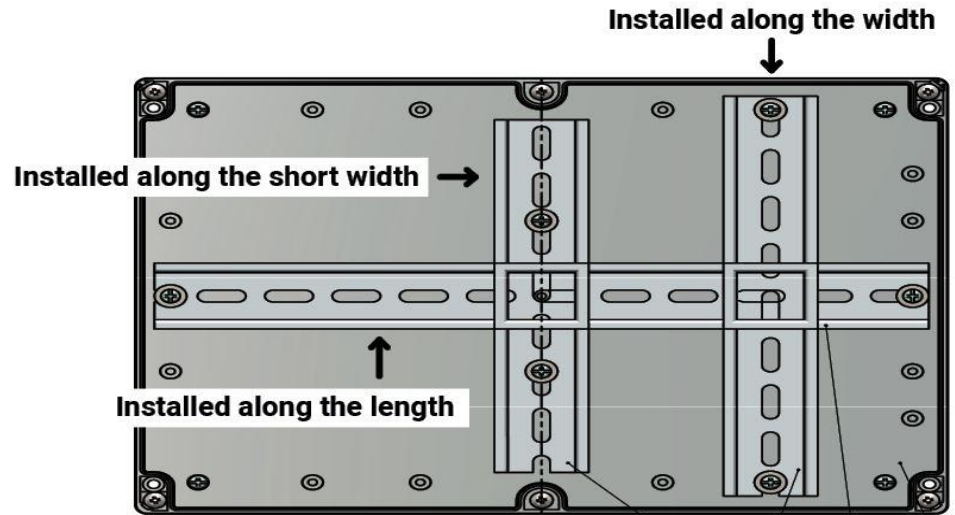

SK Series		
Part	Kit (installed along width)	Kit (Installed along length)
SK-11	N/A	N/A
SK-12	DR-04	DR-06
SK-13	DR-03	DR-03
SK-14	DR-09	DR-09
SK-15	DR-03	DR-09
SK-16	DR-09	DR-09
SK-17	DR-03	DR-37
SK-18	DR-09	DR-37
SK-19	DR-37	DR-37
SK-20	DR-37	DR-42
SK-21	DR-37	DR-42
SK-22	DR-42	DR-47
SK-23	DR-37	DR-42
SK-24	DR-37	DR-42
SK-25	DR-04	DR-06
SK-26	DR-03	DR-09
SK-27	DR-03	DR-37
SK-28	DR-37	DR-37
SK-29	DR-09	DR-37
SK-30	DR-42	DR-47

SG Series			
Part	Kit (installed along width)	Kit (Installed along length)	Kit (Installed along short width)
SG-10	N/A	DR-06	N/A
SG-11	DR-06	DR-11	N/A
SG-12	DR-11	DR-11	N/A
SG-13	DR-11	DR-37	N/A
SG-14	DR-38	DR-39	N/A
SG-15	DR-37	DR-42	DR-09
SG-16	DR-43	DR-44	DR-46
SG-17	N/A	DR-06	N/A
SG-18	DR-06	DR-11	N/A
SG-19	DR-11	DR-11	N/A
SG-20	DR-43	DR-44	DR-46
SG-21	DR-06	DR-37	N/A
SG-22	DR-11	DR-46	N/A