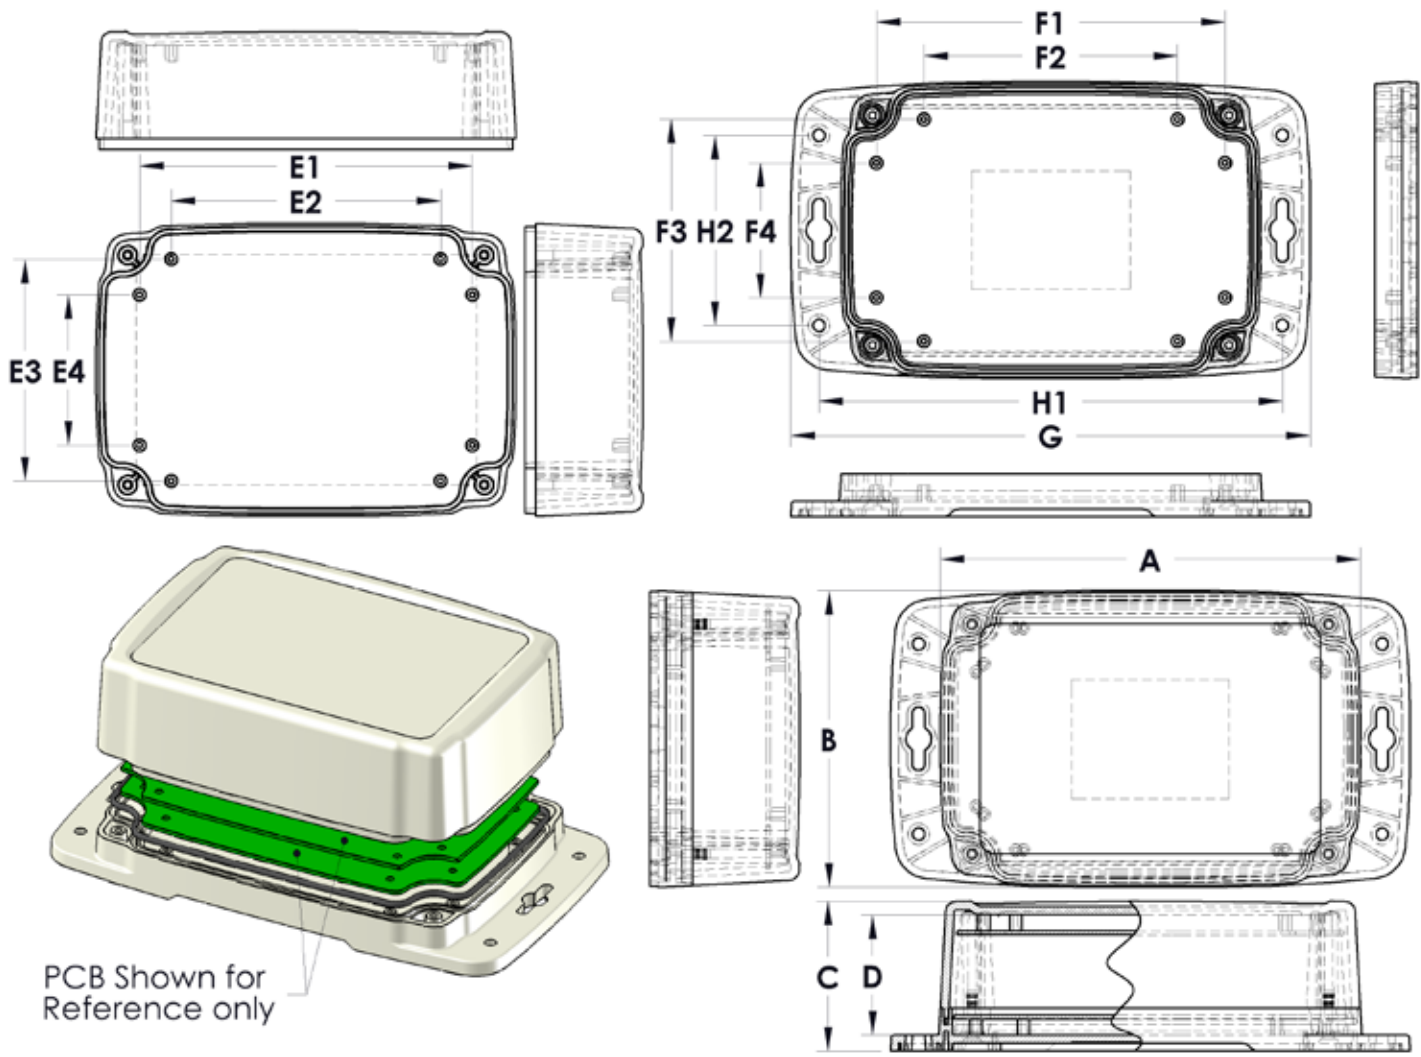

Item No.	Material:	Waterproof Ratings:	PC Board Mounting Bosses^^	Top Surface Area	Surface Mounting:	Closure:	Gasket Silicone Rubber	Standard Color Black
	Flame retardant Polycarbonate UV Stabilized UL94V-0 Rating	NEMA 4X / IP66		Textured Recessed^^	Round Holes for Permanent Mounting and Keyholes for On/Off Mounting	Screw into Threaded Brass Inserts^^^		
HD-45	✓	✓	✓	✓	✓	✓	✓	✓

^Eight (8) mounting bosses in the base plus eight (8) in the case

^^For graphic overlays, membrane keypads or for a consistent look

^^^Stainless steel screws included for enclosure assembly

NOTE: All HD enclosures include case, base, gasket kit and screws for enclosure assembly.

## Customize Your Enclosure? See page 5

8 Buy online at [polycase.com](http://polycase.com) • Call 800-248-1233 or 440-934-0444

Dimensions in inches

Item No.	Length A	Width B	Height C	Inside Depth D	PCB Bosses Case				PCB Bosses Base				Mtg. Boss Height	Mtg. Flange Length G	Mtg. Flange Holes	
					E1	E2	E3	E4	F1	F2	F3	F4			H1	H2
HD-45	6.625	4.683	2.368	1.895	5.250	4.250	3.500	2.375	5.500	4.000	3.500	2.125	0.250	8.196	7.313	3.000