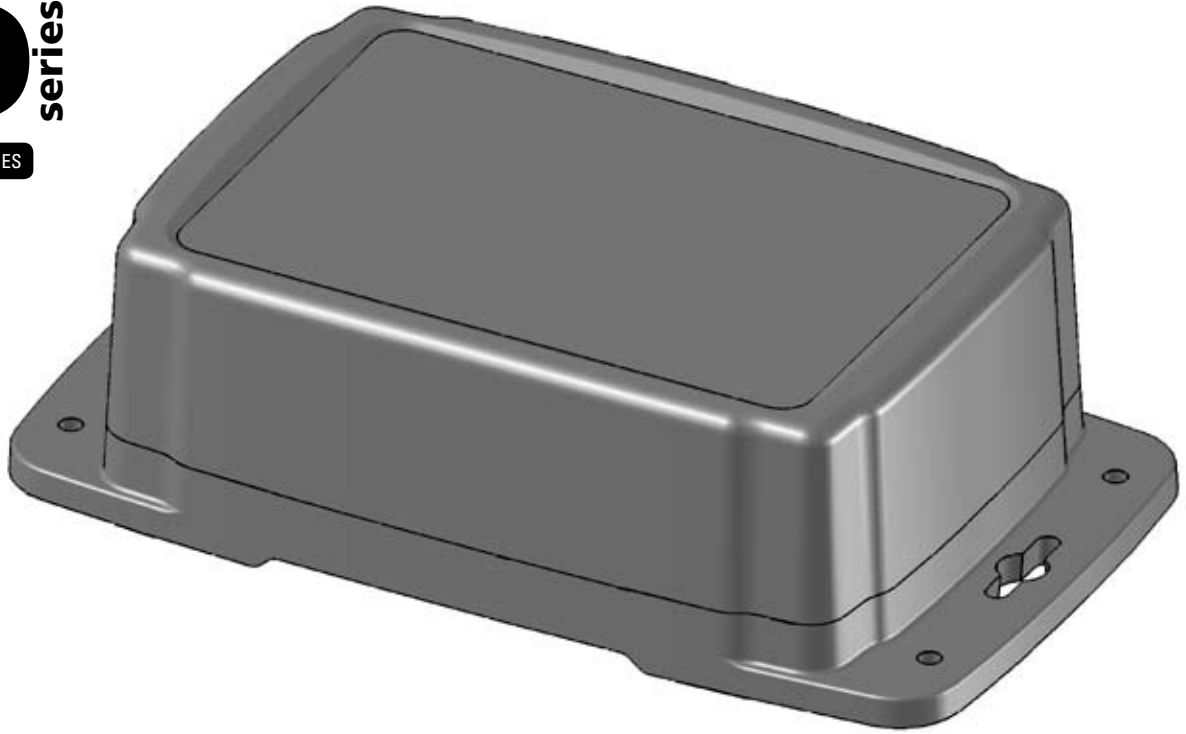

# HD series

WITH MOUNTING FLANGES

## Features

Textured/Recess Suitable for Printed Graphics, Labels or Membrane Keypads

Silicone Gaskets for Protection Against Water and Dust

Mounting Bosses

Brass Inserts for Cover On/ Cover Off Applications

Item No.	Material:	Waterproof Ratings:	PC Board Mounting Bosses^^	Top Surface Area	Surface Mounting:	Closure:	Gasket Silicone Rubber	Standard Color Black
	Flame retardant Polycarbonate UV Stabilized UL94V-0 Rating	NEMA 4X / IP66		Textured Recessed^^	Round Holes for Permanent Mounting and Keyholes for On/Off Mounting	Screw into Threaded Brass Inserts^^^		
HD-45	✓	✓	✓	✓	✓	✓	✓	✓